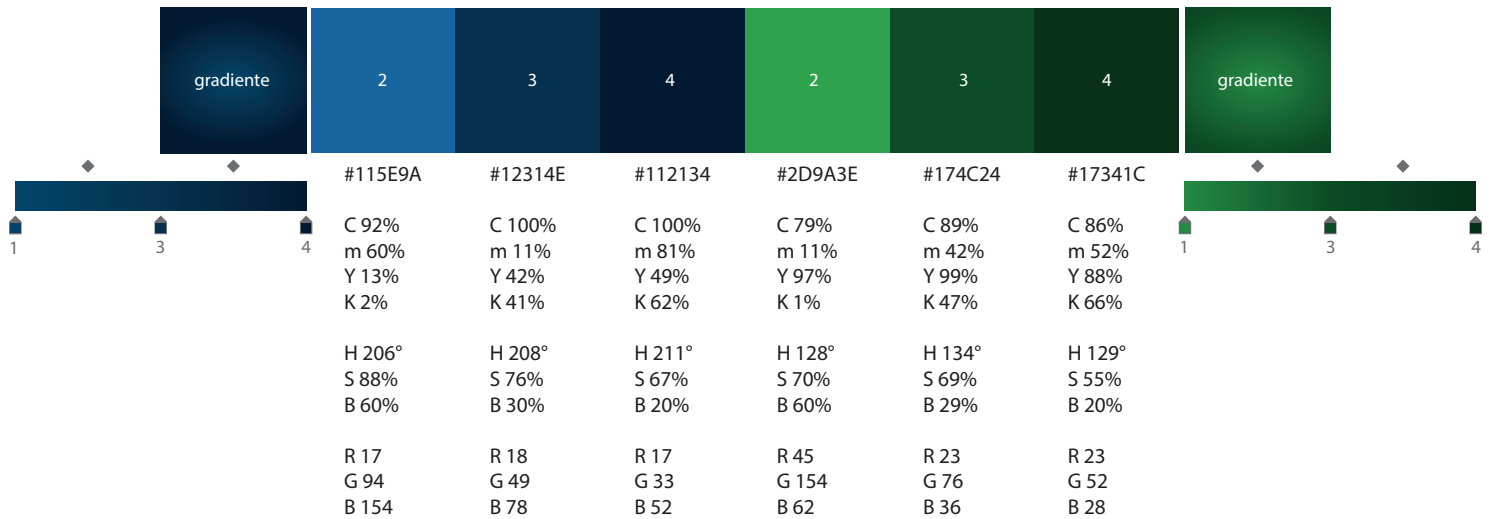

CORES SECUNDÁRIAS